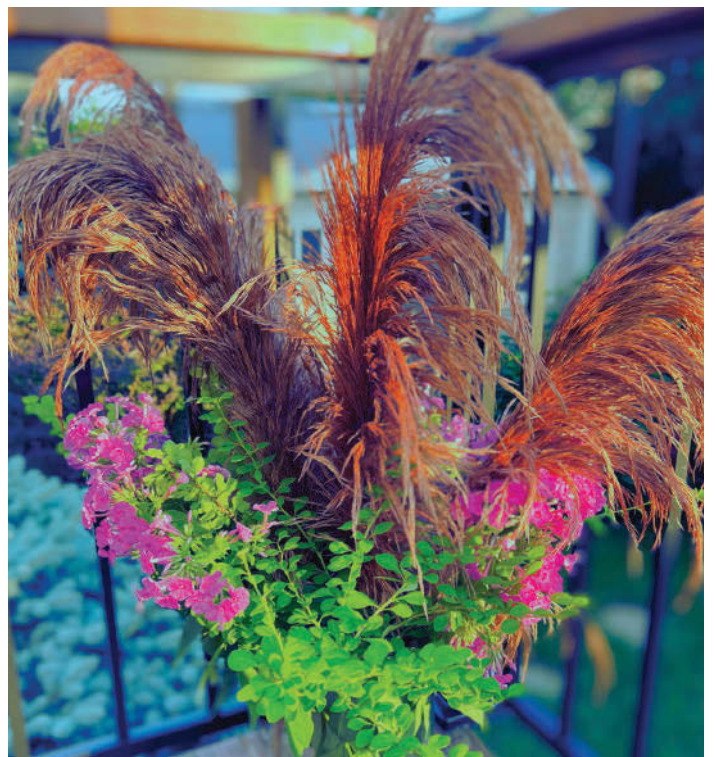

SUMMER
GARDEN

CERAMIC TERRARIUMS

Make all your designs more beautiful with our ceramic Terrariums.

INTENSE RED

A vibrancy of dried Pampas Premium Grass.

EUCALYPTUS PRESERVED BLUE POPULUS

Minimalist Arrangement

NATURE ESCAPE

A Delicate Arrangement with Pampas

I LOVE PURPLE

A Bright Combination with Dried Proteas and Banksias Tinted

GOLDEN SHINE

A Bright Arrangement with Dried Yellow Solidagos