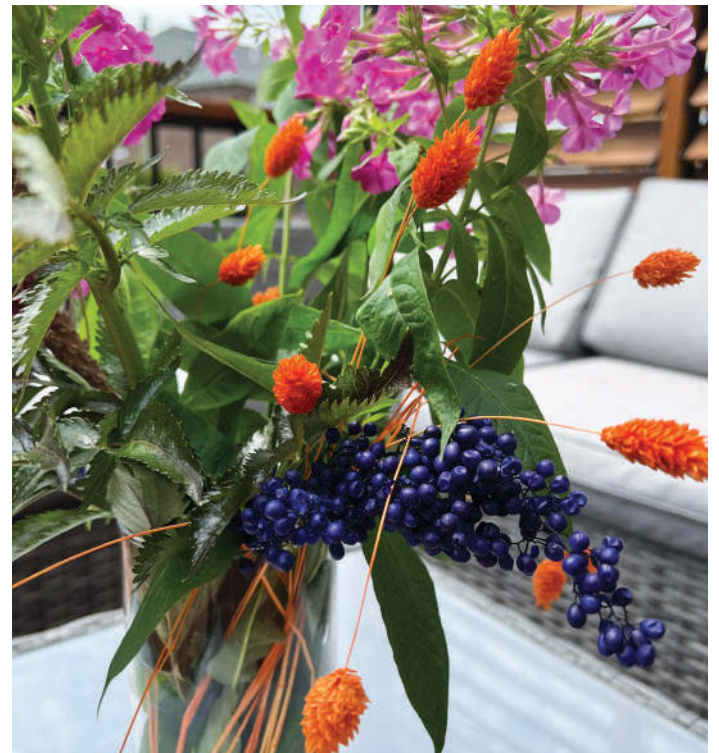

SUMMER
GARDEN

CERAMIC TERRARIUMS

Make all your designs more beautiful with our ceramic Terrariums.

INTENSE RED

A vibrancy of dried Pampas Premium Grass.

EUCALYPTUS PRESERVED BLUE POPULUS

Minimalist Arrangement

NATURE ESCAPE

A Delicate Arrangement with Pampas

I LOVE PURPLE

A Bright Combination with Dried Proteas and Banksias Tinted

GOLDEN SHINE

A Bright Arrangement with Dried Yellow Solidagos