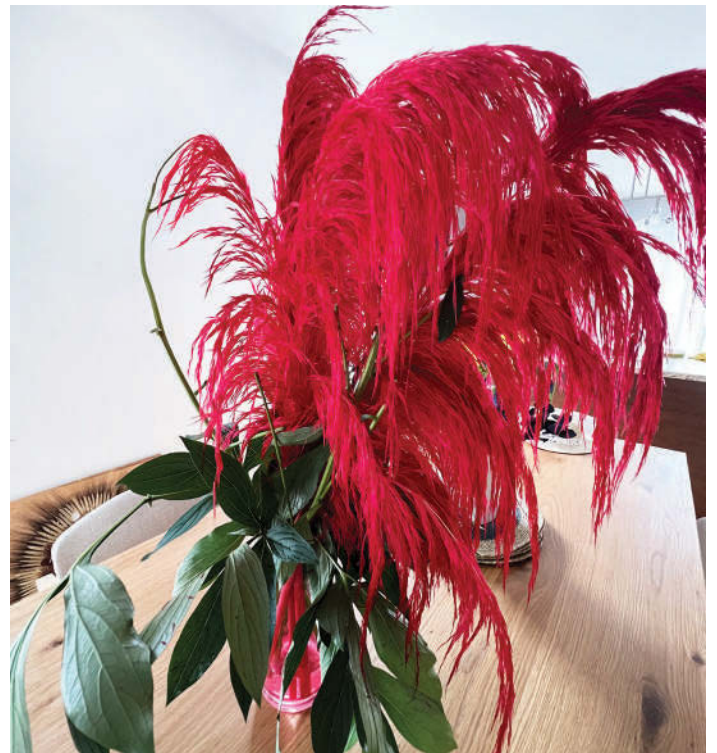

SUMMER
GARDEN

CERAMIC TERRARIUMS

Make all your designs more beautiful with our ceramic Terrariums.

INTENSE RED

A vibrancy of dried Pampas Premium Grass.

EUCALYPTUS PRESERVED BLUE POPULUS

Minimalist Arrangement

NATURE ESCAPE

A Delicate Arrangement with Pampas

I LOVE PURPLE

A Bright Combination with Dried Proteas and Banksias Tinted

GOLDEN SHINE

A Bright Arrangement with Dried Yellow Solidagos